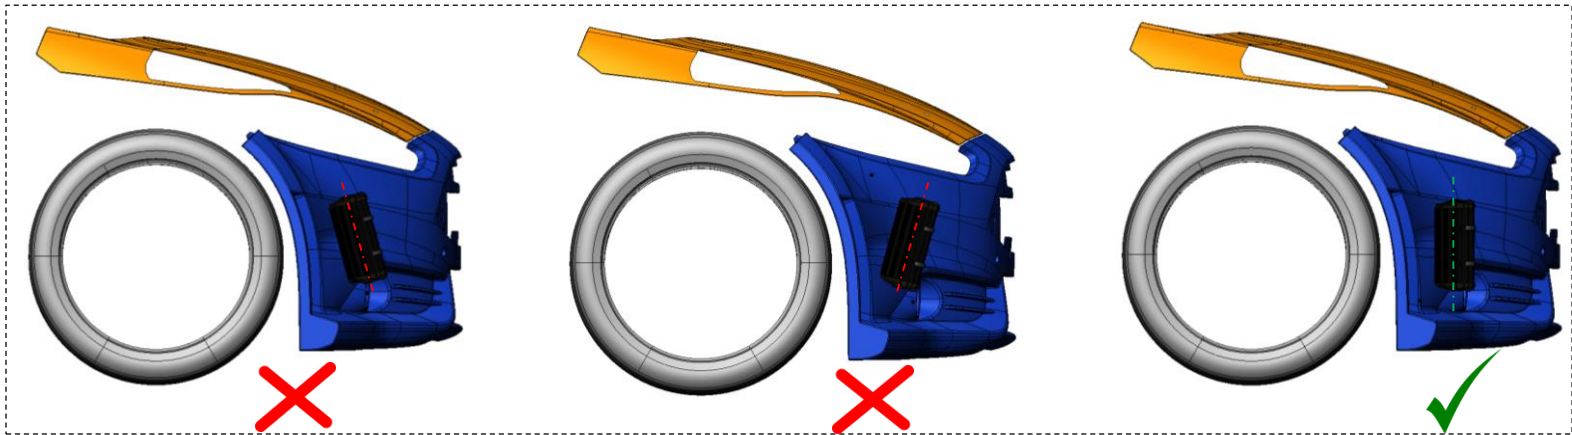

5

LAZER

HIGH PERFORMANCE LIGHTING