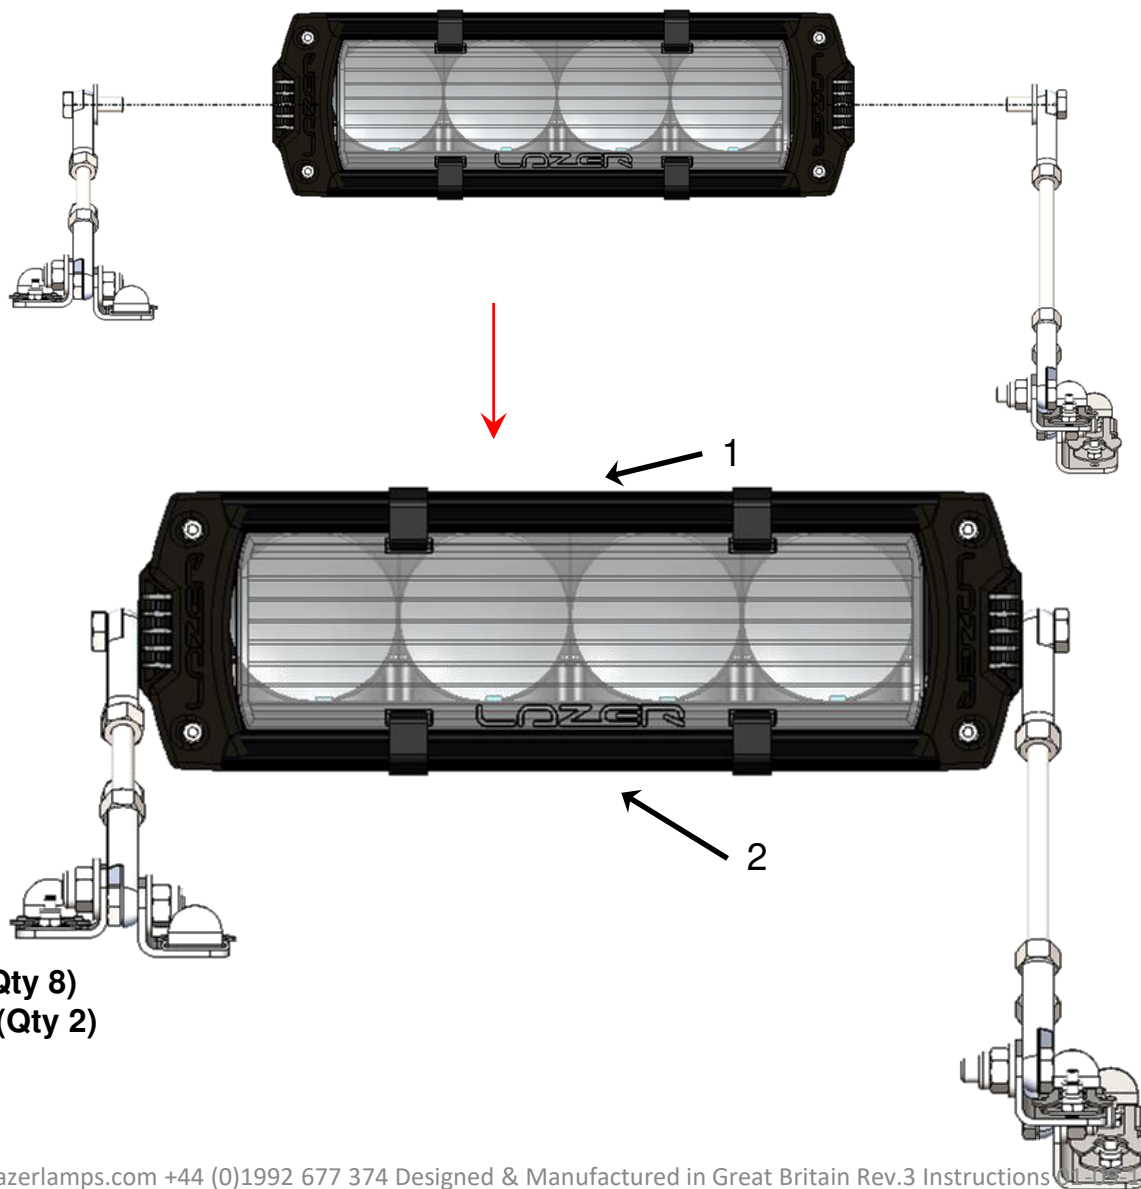

LAZER
HIGH PERFORMANCE LIGHTING

UNIVERSAL SINGLE LAMP MOUNT

PARTS

1. ROD END (Qty 8)
2. DZUS BASE (Qty 4)
3. DZUS CONNECTOR (Qty 4)
4. DZUS CONNECTOR PIN (Qty 4)

FASTENERS

1. M6x70 STUD (Qty 2)
2. M6x120 STUD (Qty 2)
3. M6x20mm Bolt (Qty 6)
4. M6 Nyloc Nut (Qty 4)
5. M6 Hex Nut (Qty 8)
6. M6x20 Washer (Qty 2)
7. M6x12 Washer (Qty 4)
8. M3x8 CSK Screw (Qty 8)
9. M3 Nyloc Nut (Qty 8)
10. M4x20 Screw (Qty 4)
11. M4 Nylock Nut (Qty 4)
12. M4 Washer (Qty 8)

1

- 1. M3x8 CSK SCREW (Qty 2)
- 2. M3 NYLOC NUT (Qty 2)
- 3. DZUS BASE (Qty 4)
- 4. DZUS CONNECTOR (Qty 4)

2

Front Rod Assembly

Rear Rod Assembly

- 1. ROD END (Qty 4)
- 2. M6 NUT (Qty 8)
- 3. M6x70 STUD (Qty 2)
- 4. M6x120 STUD (Qty 2)

3

LAZER

HIGH PERFORMANCE LIGHTING

1. M6 NYLOC NUT (Qty 2)
2. M6x20 PENNY WASHER
3. M6x12 WASHER (Qty 3)
4. M6x20 HEX BOLT (Qty 3)

4

LAZER

HIGH PERFORMANCE LIGHTING

1. M5x6 GRUB SCREW (Qty 8)
2. STRAIGHT CONNECT (Qty 2)

5

LAZER

HIGH PERFORMANCE LIGHTING

6

LAZER

HIGH PERFORMANCE LIGHTING

- 1. M4x20 SCREW (Qty 4)
- 2. DZUS CONNECTOR PIN (Qty 4)
- 3. M4 NYLOC NUT (Qty 4)

7