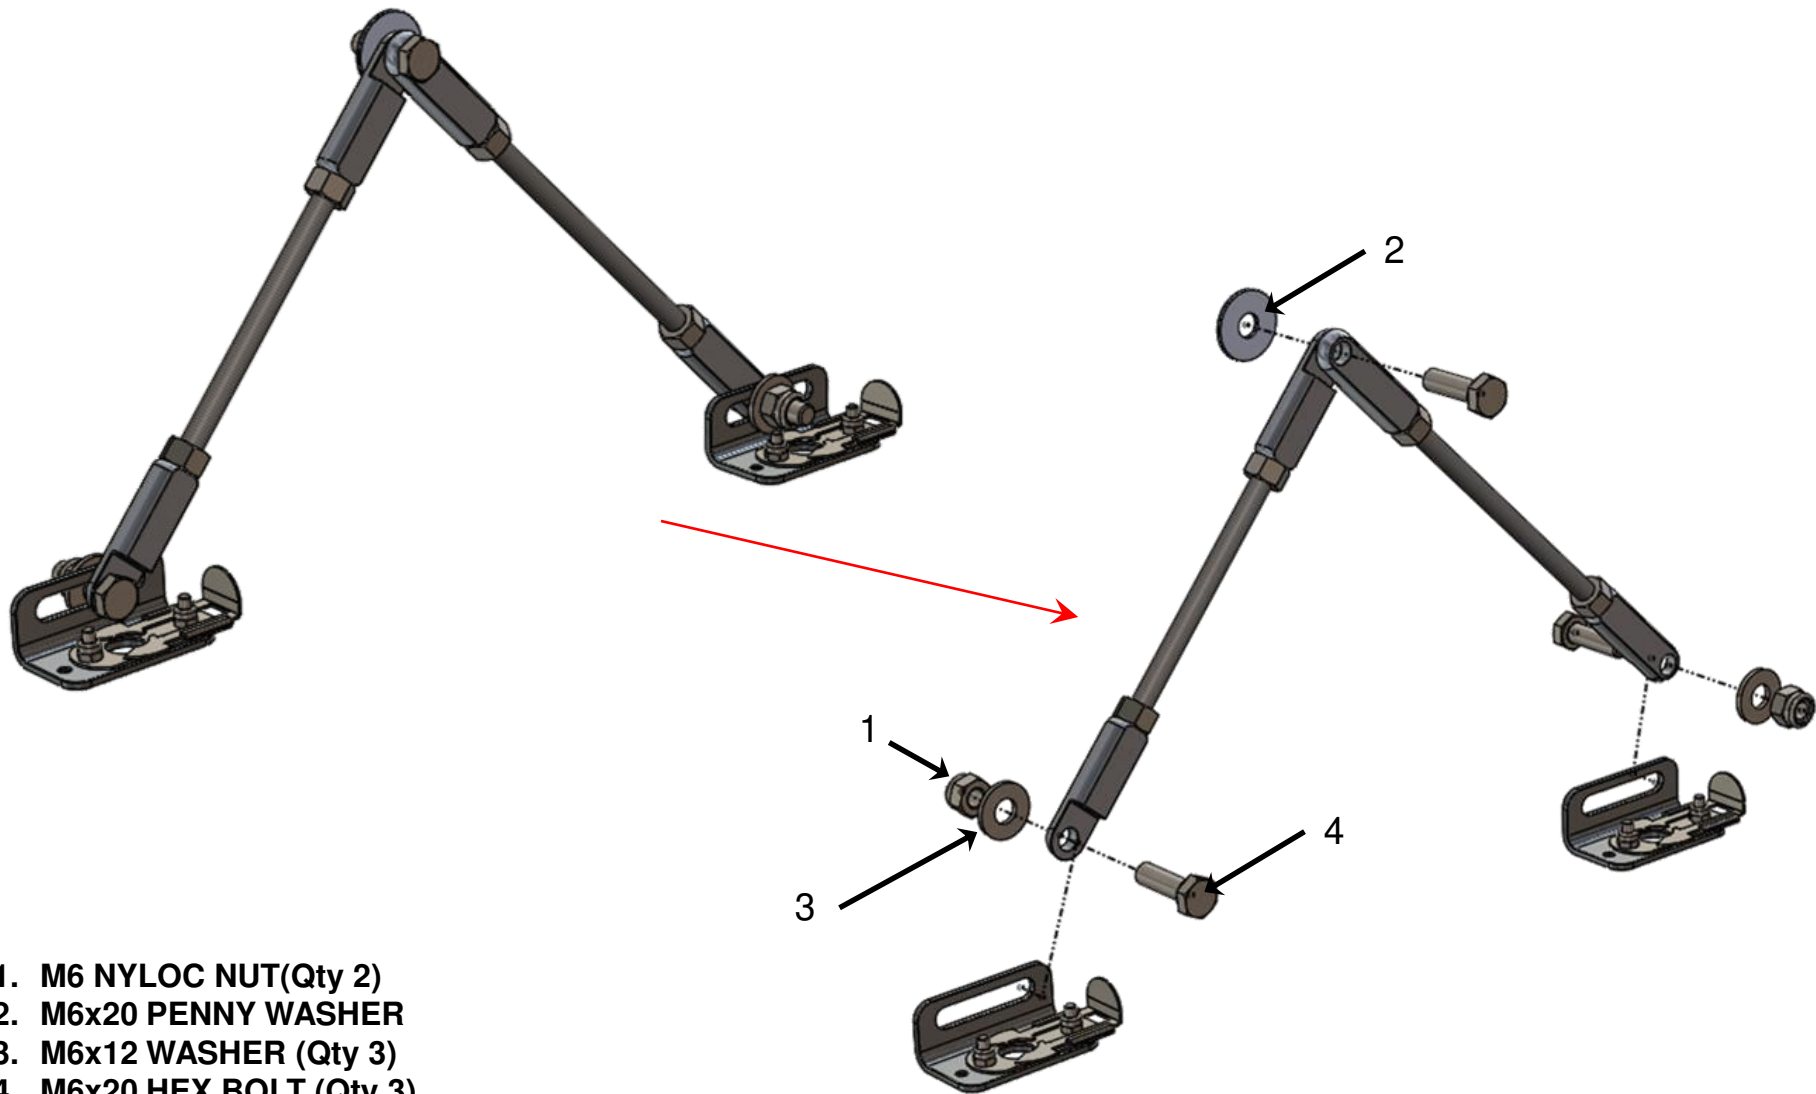

LAZER
HIGH PERFORMANCE LIGHTING

UNIVERSAL SINGLE LAMP MOUNT

PARTS

1. ROD END (Qty 8)
2. DZUS BASE (Qty 4)
3. DZUS CONNECTOR (Qty 4)
4. DZUS CONNECTOR PIN (Qty 4)

FASTENERS

1. M6x70 STUD (Qty 2)
2. M6x120 STUD (Qty 2)
3. M6x20mm Bolt (Qty 6)
4. M6 Nyloc Nut (Qty 4)
5. M6 Hex Nut (Qty 8)
6. M6x20 Washer (Qty 2)
7. M6x12 Washer (Qty 4)
8. M3x8 CSK Screw (Qty 8)
9. M3 Nyloc Nut (Qty 8)
10. M4x20 Screw (Qty 4)
11. M4 Nylock Nut (Qty 4)
12. M4 Washer (Qty 8)

1

- 1. M3x8 CSK SCREW (Qty 2)
- 2. M3 NYLOC NUT (Qty 2)
- 3. DZUS BASE (Qty 4)
- 4. DZUS CONNECTOR (Qty 4)

2

Front Rod Assembly

Rear Rod Assembly

- 1. ROD END (Qty 4)
- 2. M6 NUT (Qty 8)
- 3. M6x70 STUD (Qty 2)
- 4. M6x120 STUD (Qty 2)

3

LAZER

HIGH PERFORMANCE LIGHTING

1. M6 NYLOC NUT (Qty 2)
2. M6x20 PENNY WASHER
3. M6x12 WASHER (Qty 3)
4. M6x20 HEX BOLT (Qty 3)

4

LAZER

HIGH PERFORMANCE LIGHTING

1. M5x6 GRUB SCREW (Qty 8)
2. STRAIGHT CONNECT (Qty 2)

5

LAZER

HIGH PERFORMANCE LIGHTING

6

LAZER

HIGH PERFORMANCE LIGHTING

- 1. M4x20 SCREW (Qty 4)
- 2. DZUS CONNECTOR PIN (Qty 4)
- 3. M4 NYLOC NUT (Qty 4)

7