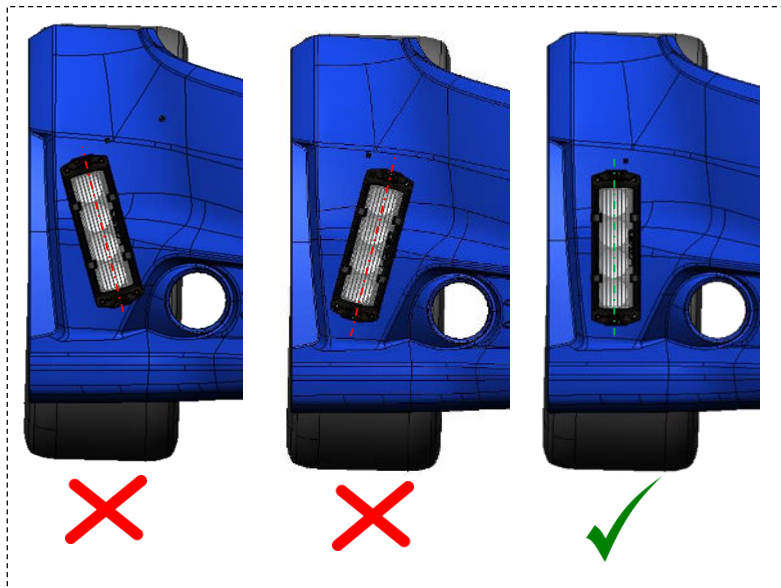

5

LAZER

HIGH PERFORMANCE LIGHTING