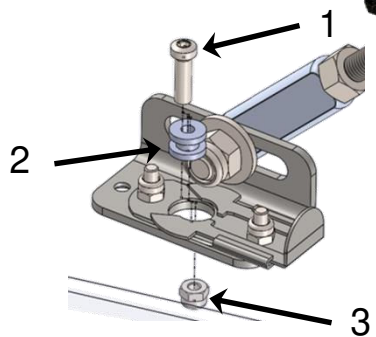

5

LAZER

HIGH PERFORMANCE LIGHTING

6

LAZER

HIGH PERFORMANCE LIGHTING

- 1. M4x20 SCREW (Qty 4)
- 2. DZUS CONNECTOR PIN (Qty 4)
- 3. M4 NYLOC NUT (Qty 4)

7