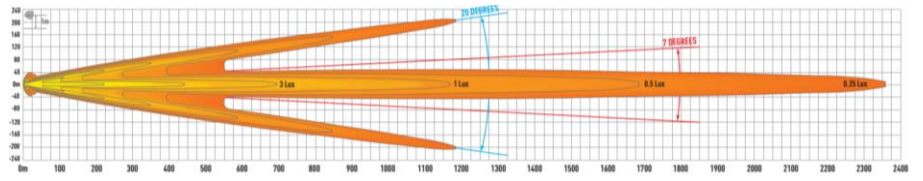

7

LAZER

HIGH PERFORMANCE LIGHTING