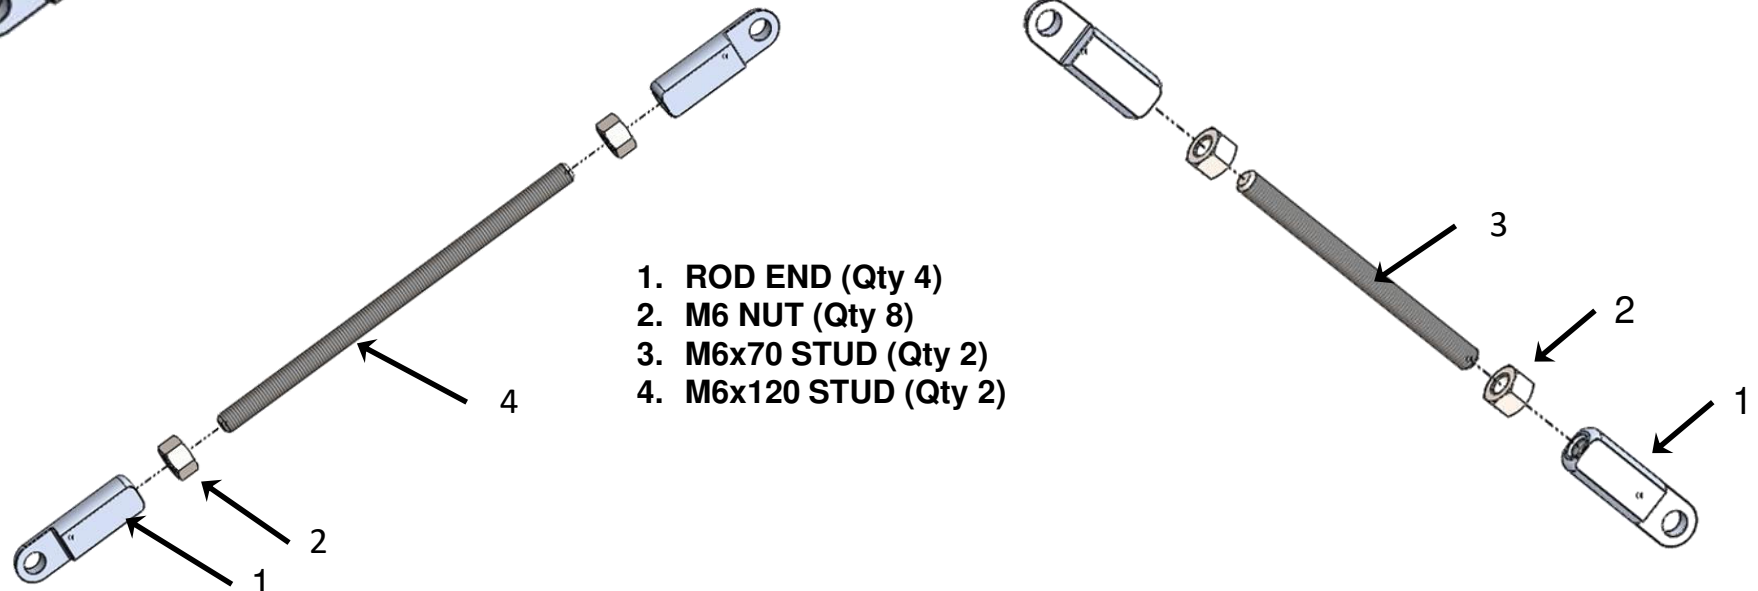

LAZER
HIGH PERFORMANCE LIGHTING

UNIVERSAL SINGLE LAMP MOUNT

PARTS

1. ROD END (Qty 8)
2. DZUS BASE (Qty 4)
3. DZUS CONNECTOR (Qty 4)
4. DZUS CONNECTOR PIN (Qty 4)

FASTENERS

1. M6x70 STUD (Qty 2)
2. M6x120 STUD (Qty 2)
3. M6x20mm Bolt (Qty 6)
4. M6 Nyloc Nut (Qty 4)
5. M6 Hex Nut (Qty 8)
6. M6x20 Washer (Qty 2)
7. M6x12 Washer (Qty 4)
8. M3x8 CSK Screw (Qty 8)
9. M3 Nyloc Nut (Qty 8)
10. M4x20 Screw (Qty 4)
11. M4 Nylock Nut (Qty 4)
12. M4 Washer (Qty 8)

1

- 1. M3x8 CSK SCREW (Qty 2)
- 2. M3 NYLOC NUT (Qty 2)
- 3. DZUS BASE (Qty 4)
- 4. DZUS CONNECTOR (Qty 4)

2

Front Rod Assembly

Rear Rod Assembly

- 1. ROD END (Qty 4)
- 2. M6 NUT (Qty 8)
- 3. M6x70 STUD (Qty 2)
- 4. M6x120 STUD (Qty 2)

3

LAZER

HIGH PERFORMANCE LIGHTING

1. M6 NYLOC NUT (Qty 2)
2. M6x20 PENNY WASHER
3. M6x12 WASHER (Qty 3)
4. M6x20 HEX BOLT (Qty 3)

4

LAZER

HIGH PERFORMANCE LIGHTING

1. M5x6 GRUB SCREW (Qty 8)
2. STRAIGHT CONNECT (Qty 2)