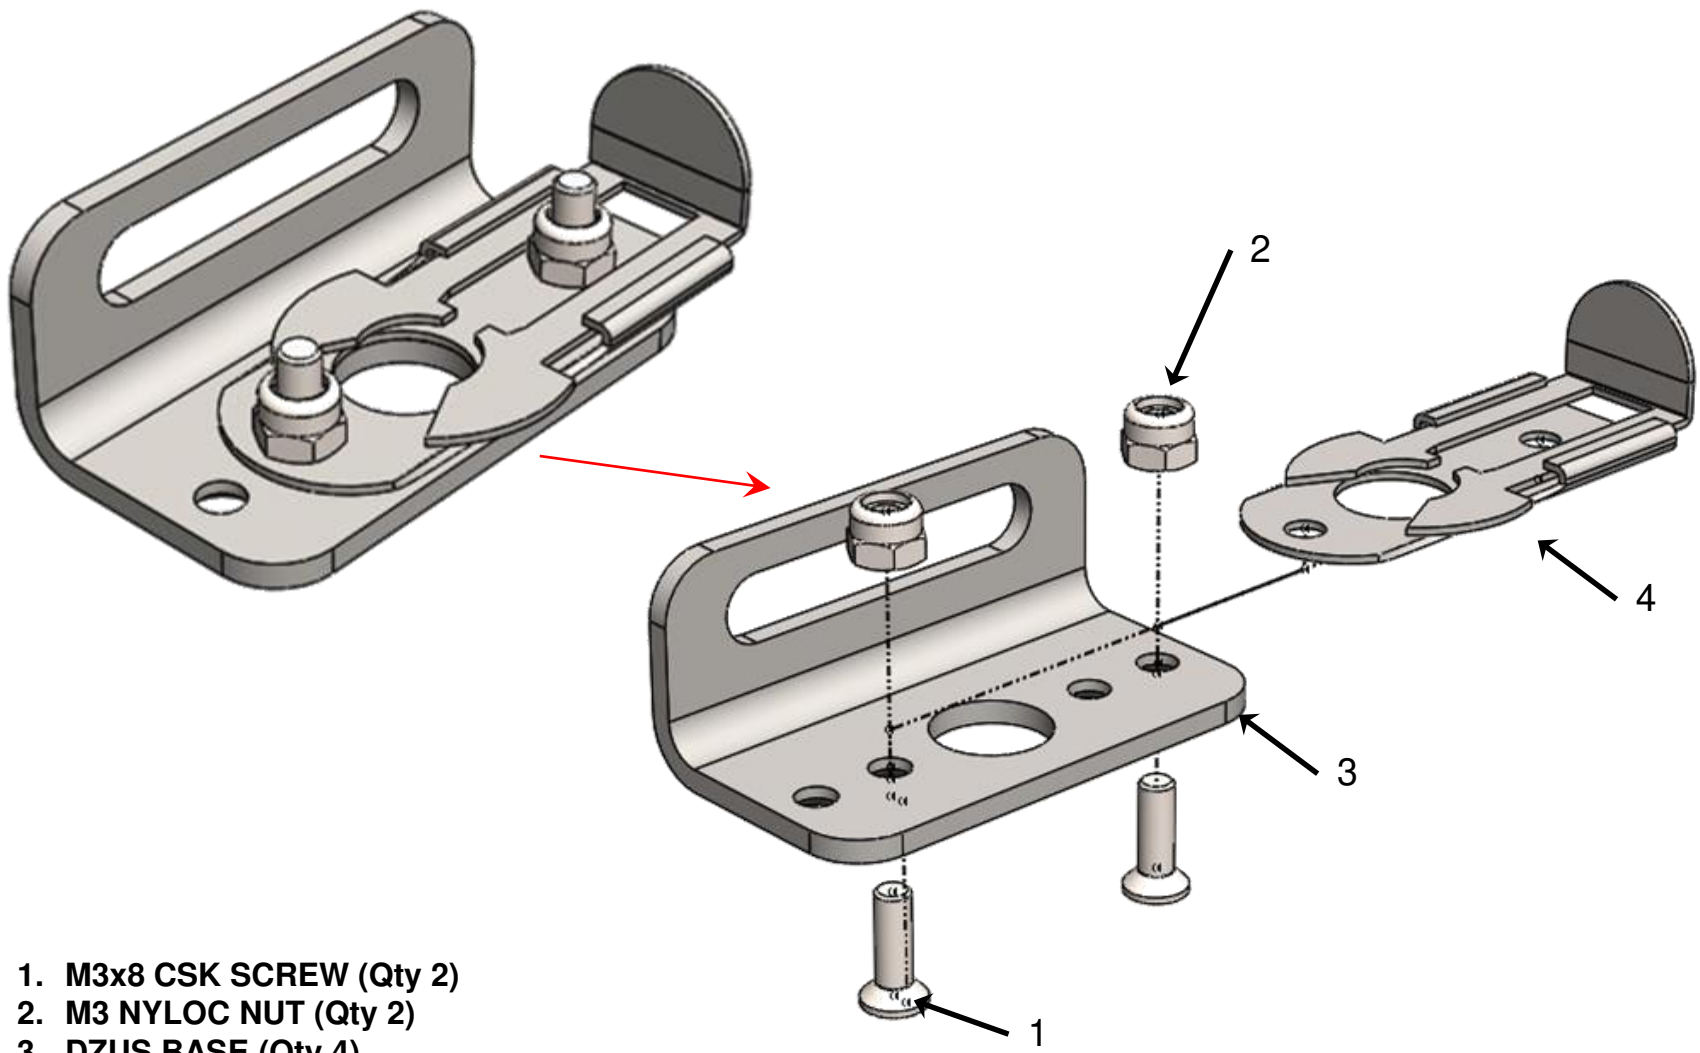

LAZER
HIGH PERFORMANCE LIGHTING

UNIVERSAL SINGLE LAMP MOUNT

PARTS

1. ROD END (Qty 8)
2. DZUS BASE (Qty 4)
3. DZUS CONNECTOR (Qty 4)
4. DZUS CONNECTOR PIN (Qty 4)

FASTENERS

1. M6x70 STUD (Qty 2)
2. M6x120 STUD (Qty 2)
3. M6x20mm Bolt (Qty 6)
4. M6 Nyloc Nut (Qty 4)
5. M6 Hex Nut (Qty 8)
6. M6x20 Washer (Qty 2)
7. M6x12 Washer (Qty 4)
8. M3x8 CSK Screw (Qty 8)
9. M3 Nyloc Nut (Qty 8)
10. M4x20 Screw (Qty 4)
11. M4 Nylock Nut (Qty 4)
12. M4 Washer (Qty 8)

1

- 1. M3x8 CSK SCREW (Qty 2)
- 2. M3 NYLOC NUT (Qty 2)
- 3. DZUS BASE (Qty 4)
- 4. DZUS CONNECTOR (Qty 4)

2

Front Rod Assembly

Rear Rod Assembly

- 1. ROD END (Qty 4)
- 2. M6 NUT (Qty 8)
- 3. M6x70 STUD (Qty 2)
- 4. M6x120 STUD (Qty 2)

3

LAZER

HIGH PERFORMANCE LIGHTING

1. M6 NYLOC NUT (Qty 2)
2. M6x20 PENNY WASHER
3. M6x12 WASHER (Qty 3)
4. M6x20 HEX BOLT (Qty 3)

4

LAZER

HIGH PERFORMANCE LIGHTING

1. M5x6 GRUB SCREW (Qty 8)
2. STRAIGHT CONNECT (Qty 2)