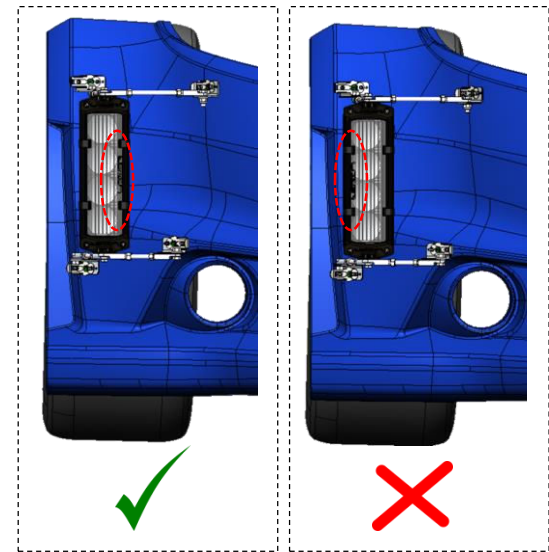

5

LAZER

HIGH PERFORMANCE LIGHTING