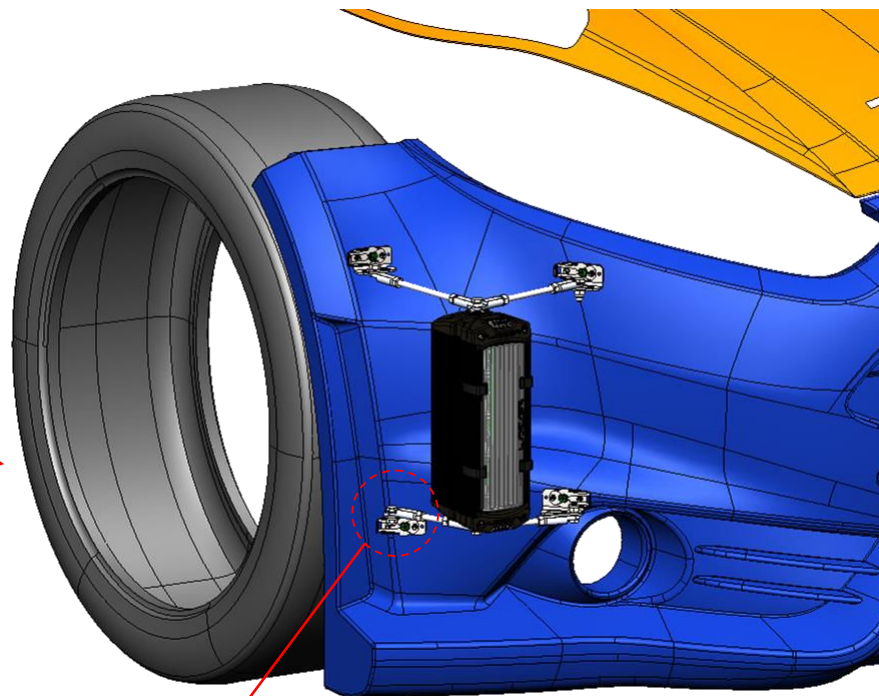

5

LAZER

HIGH PERFORMANCE LIGHTING

6

LAZER

HIGH PERFORMANCE LIGHTING

- 1. M4x20 SCREW (Qty 4)
- 2. DZUS CONNECTOR PIN (Qty 4)
- 3. M4 NYLOC NUT (Qty 4)

7