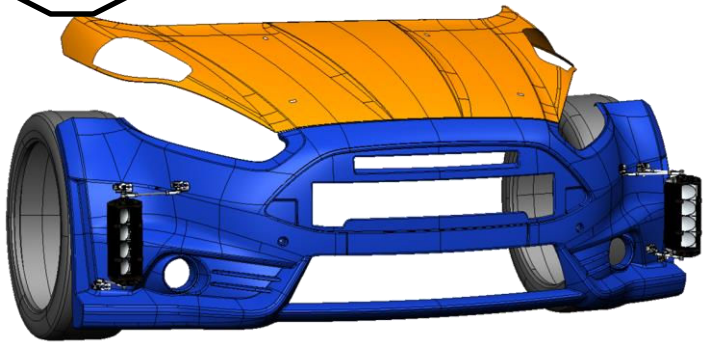

7

LAZER

HIGH PERFORMANCE LIGHTING