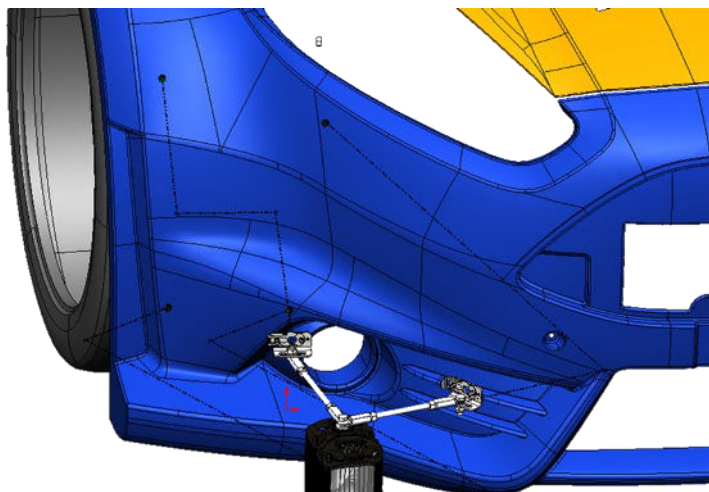

5

LAZER

HIGH PERFORMANCE LIGHTING

6

LAZER

HIGH PERFORMANCE LIGHTING

- 1. M4x20 SCREW (Qty 4)
- 2. DZUS CONNECTOR PIN (Qty 4)
- 3. M4 NYLOC NUT (Qty 4)

7