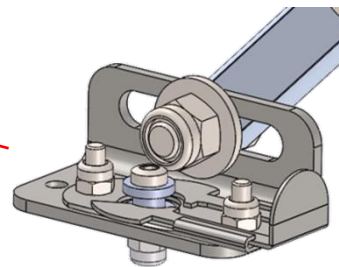

5

LAZER

HIGH PERFORMANCE LIGHTING

6

LAZER

HIGH PERFORMANCE LIGHTING

- 1. M4x20 SCREW (Qty 4)
- 2. DZUS CONNECTOR PIN (Qty 4)
- 3. M4 NYLOC NUT (Qty 4)

7